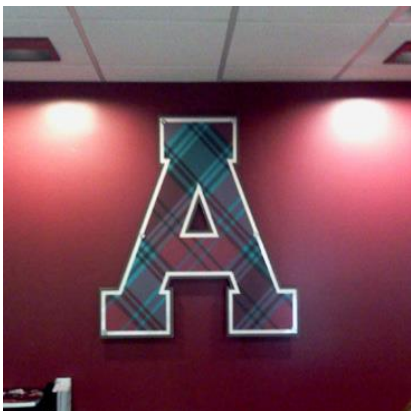

GAMEDAY BRANDING PACKAGES

CHOOSE FROM: **GOLD** - **SILVER** - **BRONZE**

WALL MURAL

Self Installed Scherprint EZ Up Wallscapes

Each Wallscape is made from super durable, easy to install 3mm Sintra. This paneled product comes in sheets up to 8' x 4'. So be creative. Your choice, we will design. For heights below 8', we will custom cut to size.

GOLD: 8' X 32' - **SILVER: 8' X 16'** - **BRONZE: 8' X 8'**

SCHERPRINT ATTITUDES

Self Installed Re-positionable Vinyl.

We've all seen this product. Can be applied (moved and re applied) to any flat surface. Give us your logo(s) or photos and we will create your attitudes. They can be routed to the outline of your logo or to the shape of your picture. Each one up to 52" x 60".

GOLD: 10 pcs. - **SILVER: 5 pcs.** - **BRONZE: 3 pcs.**

ROUTED LOGOS

3mm Sintra Routed Logos

Logos that can be self installed onto multiple surfaces, works well on cinder, brick and flat wall applications. Up to 48" x 48" each piece.